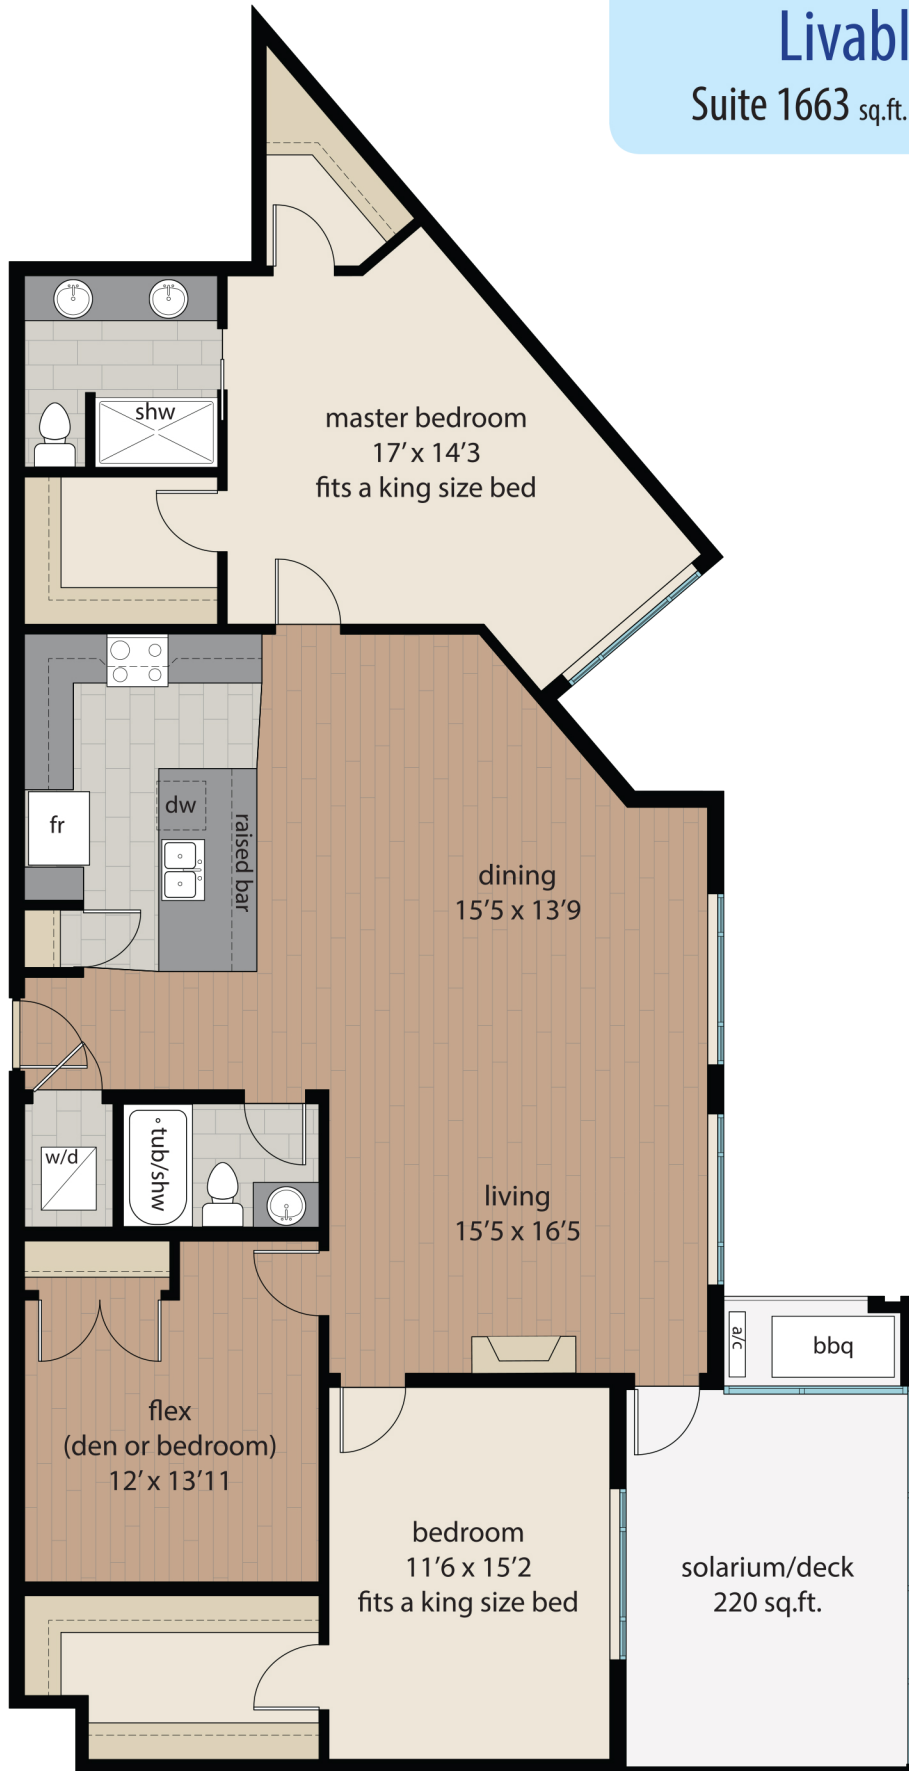

la galleria

2 Bedroom & Den

Livable: 1883 sq.ft.

Suite 1663 sq.ft. + Solarium/deck 220 sq.ft.

Style M

As part of our on-going product development program, the Developer reserves the right to make modifications and/or changes to the specifications. Square footages and room sizes are based on Architectural drawings and actual measurements may vary. Diagrams are close representations, as-built sizes and A/C locations vary slightly. E. & O.E.