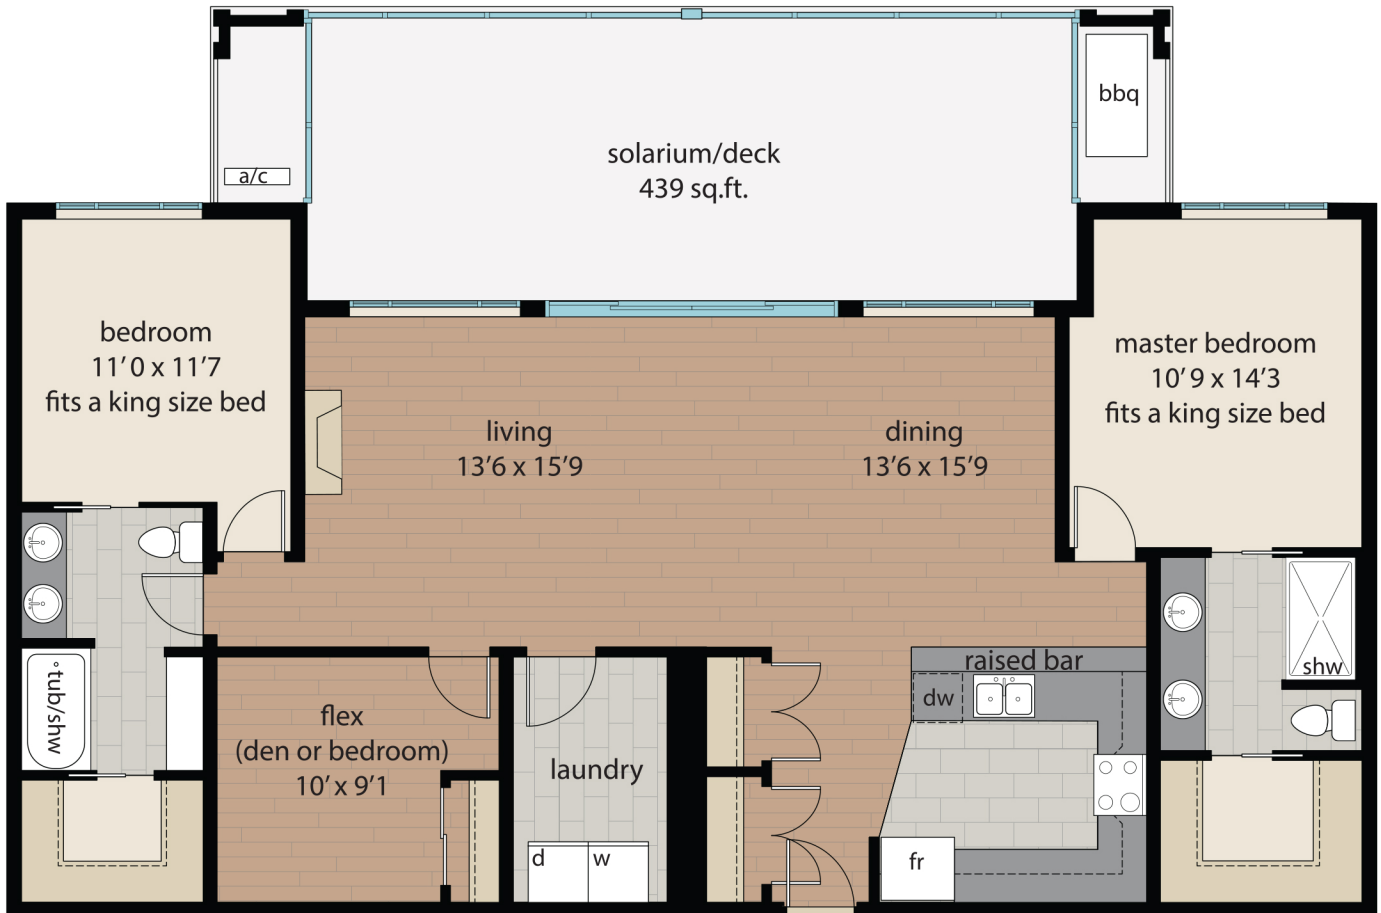

la galleria

Huge 2 Bedroom & Flex

Livable: 1925 sq.ft.

Suite 1486 sq.ft. + Solarium/deck 439 sq.ft.

Style N

Simon Avenue

As part of our on-going product development program, the Developer reserves the right to make modifications and/or changes to the specifications. Square footages and room sizes are based on Architectural drawings and actual measurements may vary. Diagrams are close representations, as-built sizes and A/C locations vary slightly. E. & O.E.