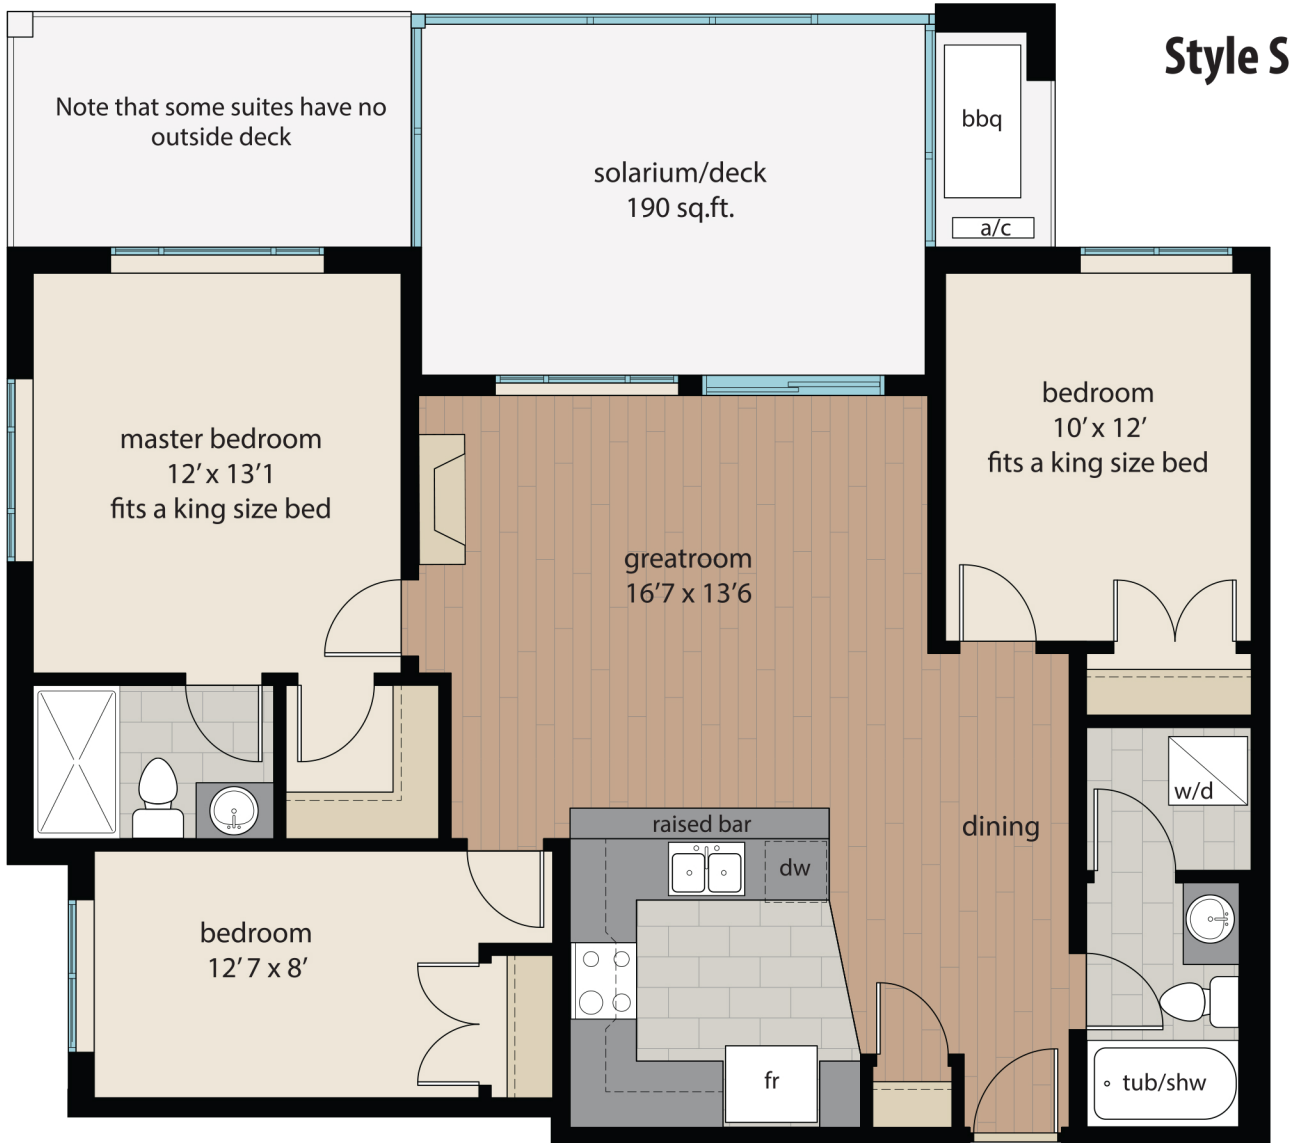

Luxury 3 Bedroom

Livable: 1278 sq.ft.

Suite 1088 sq.ft. + Solarium/deck 190 sq.ft.

Style S

Simon Avenue