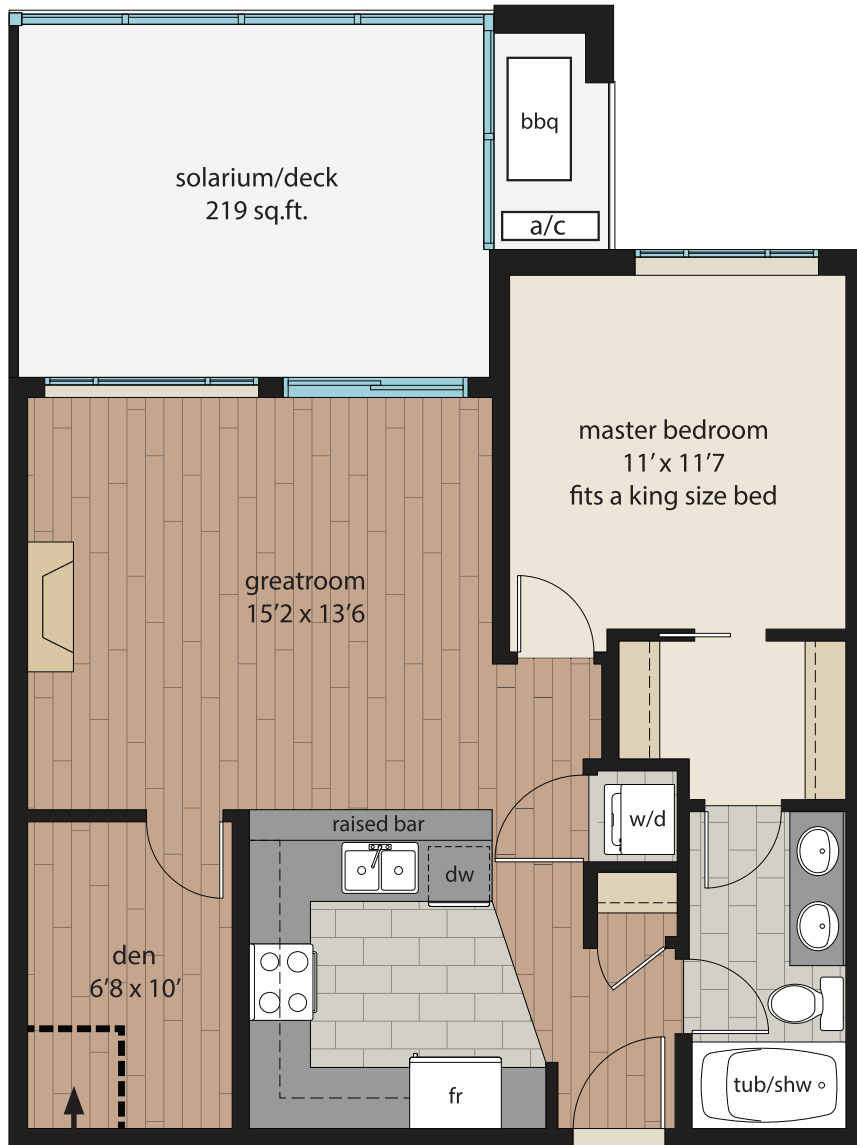

# Luxury 1 Bedroom & Den

Livable: 968 sq.ft.

Suite 749 sq.ft. + Solarium/deck 219 sq.ft.

**Style B**

Suite 223, 323, 423, 523 have a mechanical shaft here